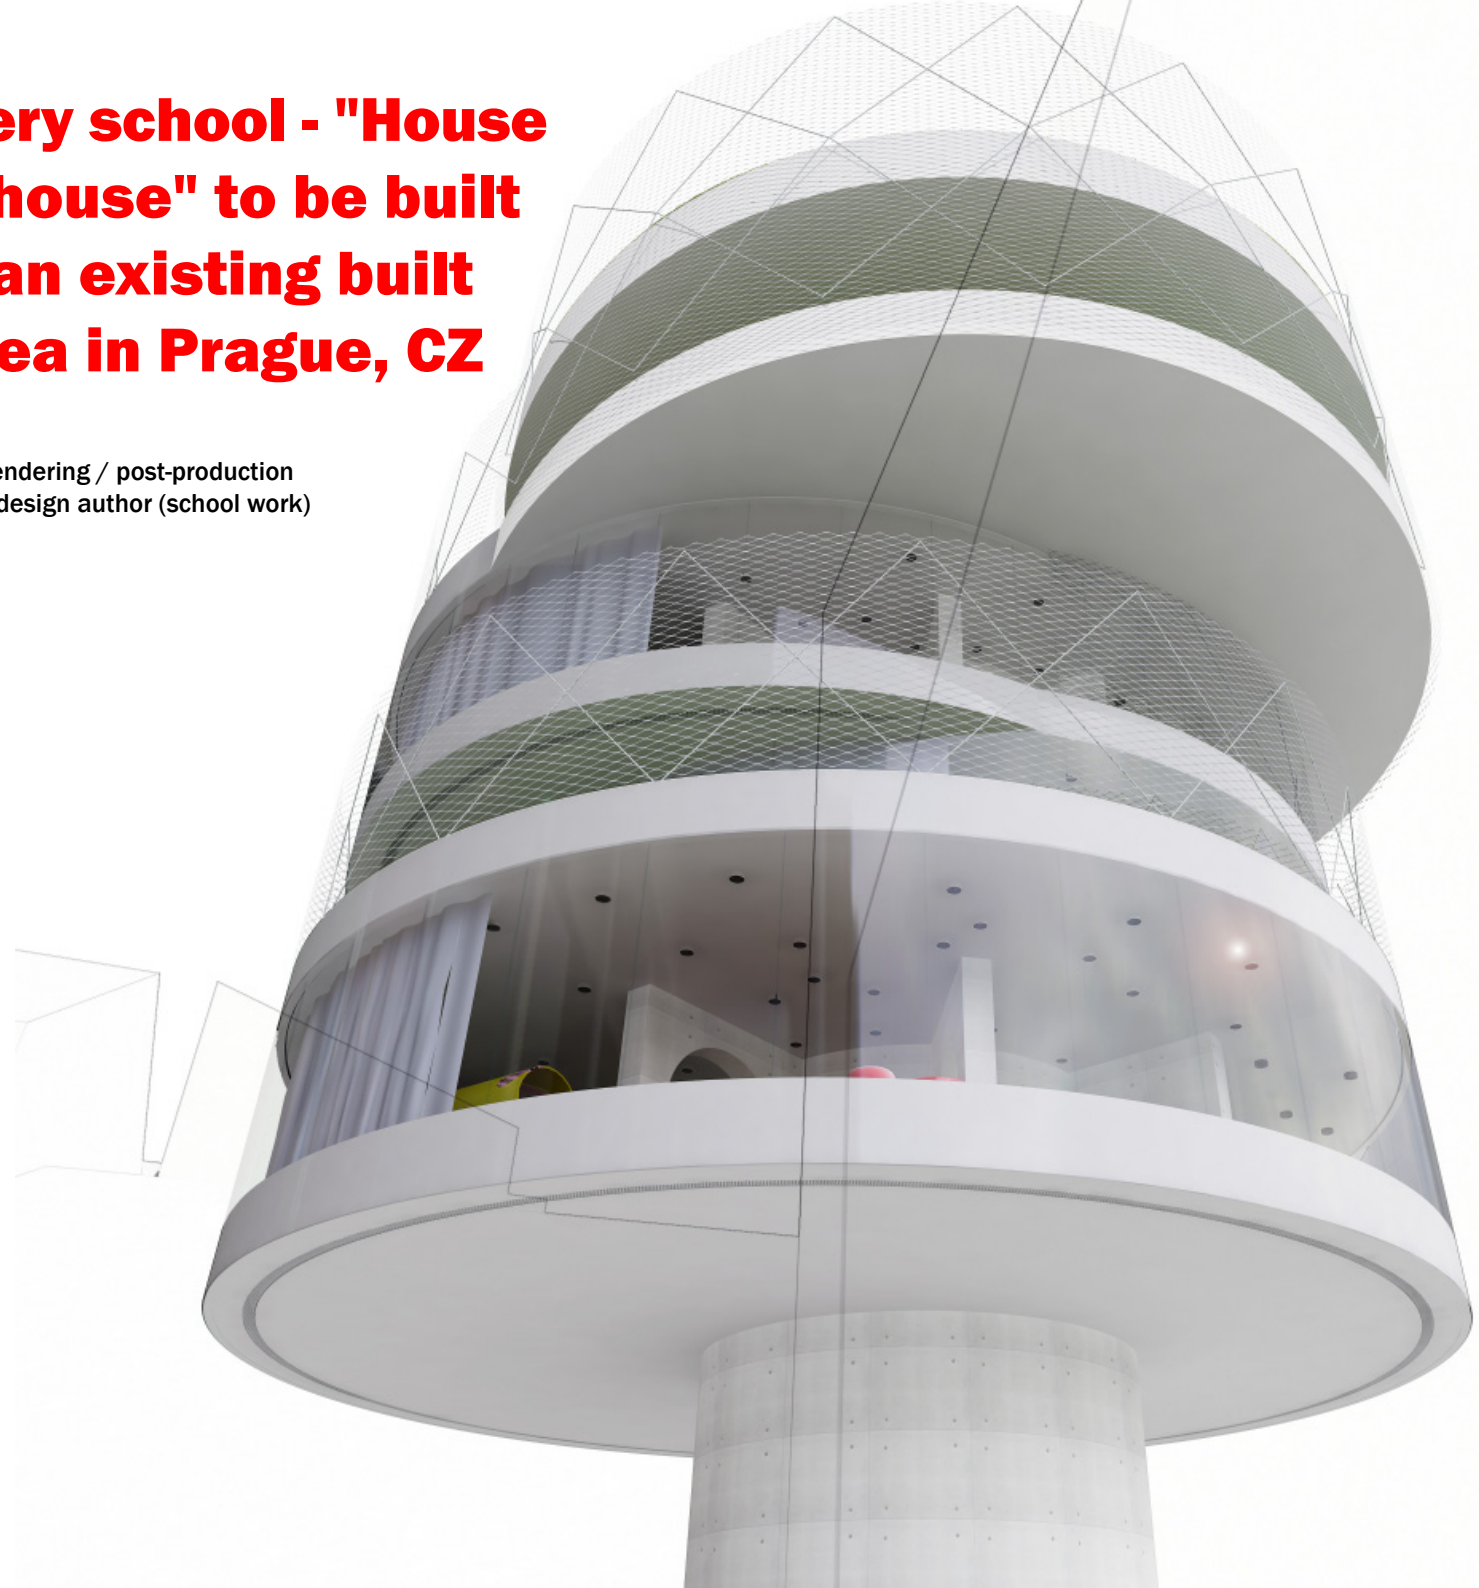

[project]

Nursery school - "House over house" to be built over an existing built up area in Prague, CZ (EU)

[type]

[client]

[date]

modelling / rendering / post-production
Tomáš Král / design author (school work)
2006 - 2007